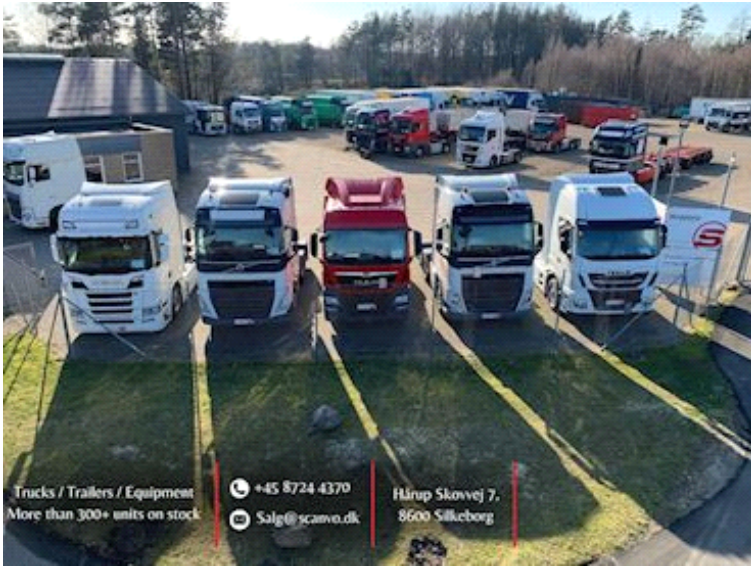

# MAN TGS 26-500 6x2-4 LL, Container frame/Container

Scanvo Trucks Danmark A/S  
Hårup Skovvej 7, Hårup  
8600 Silkeborg

Sælger  
Salgsafdeling  
salg@scanvo.dk  
+45 8724 4370  
+45 3046 2148 / +45 2498 2148

## Beskrivelse

MAN TGS 26-500 6x2-4 LL - Euro 6 - year 2016

Nice 1 owner serviced company truck

7450 mm swap body frame with container locks 800 mm to front stop + 5850 mm between locks + 800 mm to rear edge of chassis  
Ride height 1120 mm - tool box - 24 volt power socket rear + left side by batteries - LED reverse + work lights front + rear  
2500 kg Zepro lift with remote control and 2200 mm steel plate

VBG 795 57 mm trailer / trailer hitch - coupling length 9500 mm - coupling height 850 mm

Rotating boogie - 4800 mm wheelbase

Sleeper cabin with high roof low entry - 1 berth - Air conditioning - cabin heater - cool box - mirror + rear camera

Nye og brugte containere  
Mere end 100 enheder!