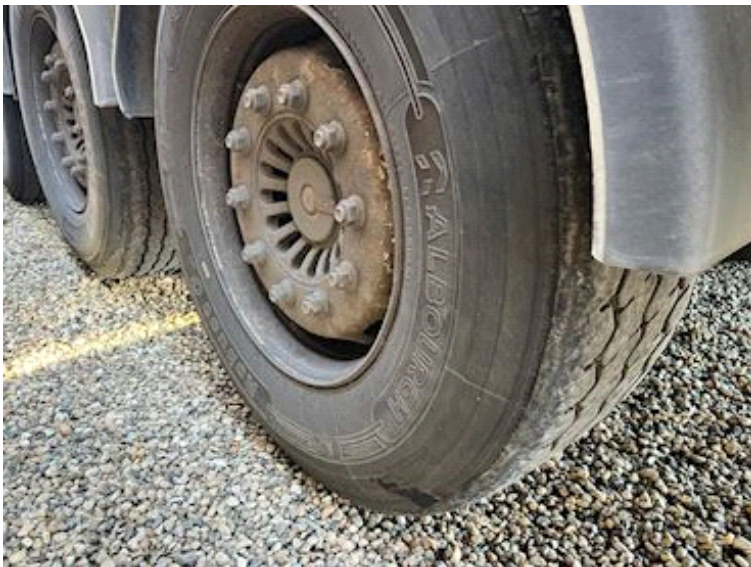

MTDK 13,6 mtr, Curtains

Scanvo Trucks Danmark A/S
 Hårup Skovvej 7, Hårup
 8600 Silkeborg

Sælger
 Salgsafdeling
 salg@scanvo.dk
 +45 8724 4370
 +45 3046 2148 / +45 2498 2148

Basis		Brakes		Registration	
Type	Semi-Trailer	Disc brake	✓	Model year	2016
Aksel	3	ABS	✓	Reg. date	18-10-2016
Stand	Fine	Tyres		Reg. no.	EK7349
Suspension		% remaining	60/60 - 80/80 - 60/60	Latest inspection	11-08-2025
Air	✓	Dimensions	385/65R22,5	Chassis number (VIN)	UMTS343DS6AMT4017
Chassis		Weight		Ref. no.	7828
Shaft type	SAF	Loading capacity kg	33360		
		Overall weight kg	40000		
		Tare weight kg	6640		
		King pin kg	16000		

MTDK A/S		AMT TRAILER
Fabrikat	Manufacturer	AMT Trailer
Modelnr.	Chassisnr.	UMTS343DS6AMT4017
Totalvægt	Gross mass	45.000 kg.
Aksel 1	Axle 1	9.000 kg.
Aksel 2	Axle 2	9.000 kg.
Aksel 3	Axle 3	9.000 kg.
Aksel 4	Axle 4	as 4
Kingpin tr.: 1	Max. kingpin	18.000 kg.