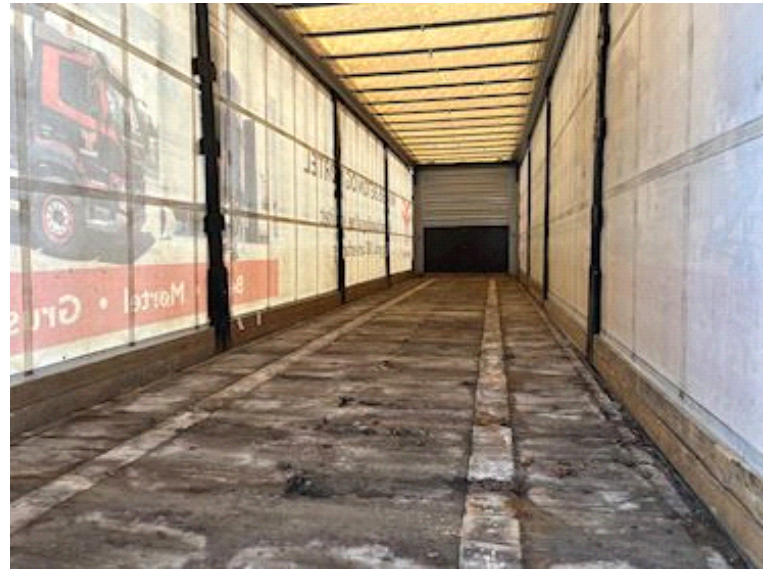

MTDK 13,6 mtr, Curtains

Scanvo Trucks Danmark A/S
 Hårup Skovvej 7, Hårup
 8600 Silkeborg

Sælger
 Salgsafdeling
 salg@scanvo.dk
 +45 8724 4370
 +45 3046 2148 / +45 2498 2148

Basis		Brakes		Registration	
Type	Semi-Trailer	Disc brake	✓	Model year	2016
Aksel	3	ABS	✓	Reg. date	18-10-2016
Stand	Fine	Tyres		Reg. no.	EK7349
Suspension		% remaining	60/60 - 80/80 - 60/60	Latest inspection	11-08-2025
Air	✓	Dimensions	385/65R22,5	Chassis number (VIN)	UMTS343DS6AMT4017
Chassis		Weight		Ref. no.	7828
Shaft type	SAF	Loading capacity kg	33360		
		Overall weight kg	40000		
		Tare weight kg	6640		
		King pin kg	16000		