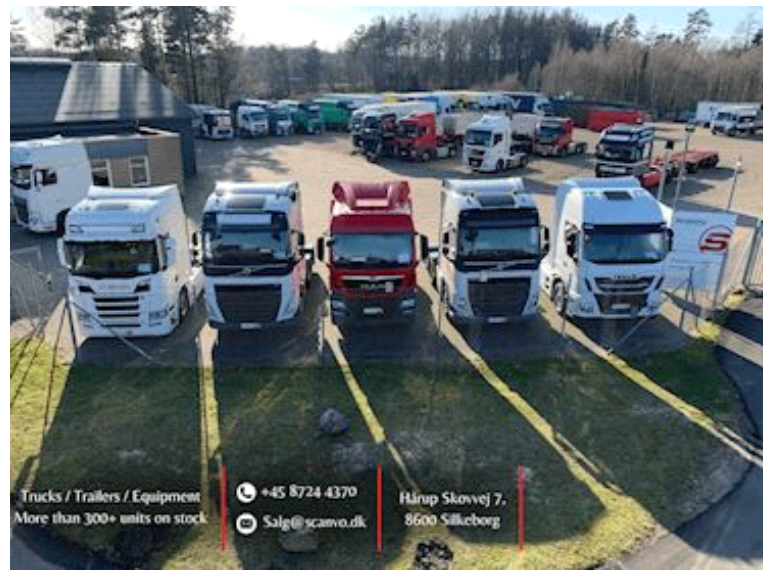

Nye og brugte containere
Mere end 100 enheder!

Trucks / Trailers / Equipment
More than 300+ units on stock

+45 8724 4370
Salg@scanvo.dk

Hårup Skovvej 7,
8600 Silkeborg