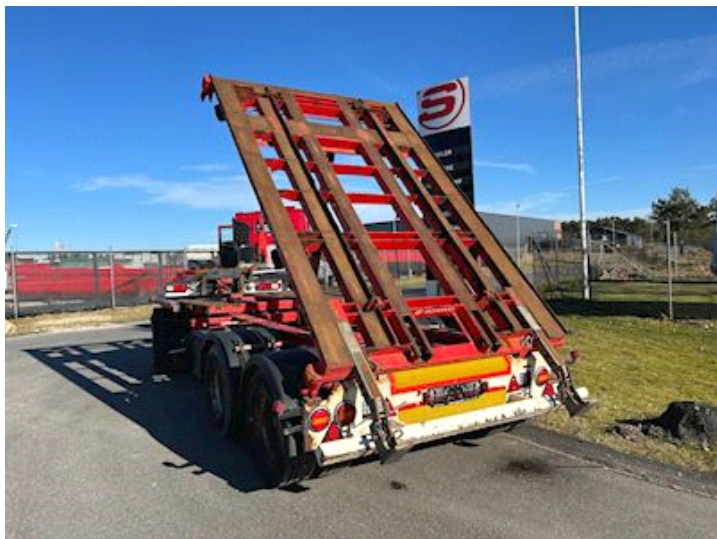

Kel-Berg D24B3 6,0 - 6,5 mtr. containere, Transfer

Scanvo Trucks Danmark A/S
 Hårup Skovvej 7, Hårup
 8600 Silkeborg

Sælger
 Salgsafdeling
 salg@scanvo.dk
 +45 8724 4370
 +45 3046 2148 / +45 2498 2148

Registration	
Model year	2016
Reg. date	11-04-2016
Reg. no.	EZ1973
Latest inspection	26-04-2026
Chassis number (VIN)	SKBD24B30GKE19226
Ref. no.	7814

Basis	
Type	Trailer
Aksel	3
Stand	Fine

Tyres	
% remaining	90/90 - 40/50 - 80/80
Dimensions	265/70R19,5

Brakes	
Drum brakes	✓
ABS	✓

Weight	
Loading capacity kg	18800
Overall weight kg	24000
Tare weight kg	5200

Coupling	
Electrical coupling	EBS + 15 polet lysstik
Air-coupling	duromatic
Manufacturer	57mm træk øje
Variable drawbar	ja
Coupling height mm	800

Tippers	
3-way	✓

Dimensions	
Internal length mm	5900
Truck bed height mm	1080
Suspension	
Air	✓
Chassis	
Axle load, front kg	9000
Axle load, rear kg	9000 + 9000
Toolbox	✓
Wheelbase to 1. axel mm	3090
Total length mm max 8800 - min 8200 incl. gaffelstykke ibag	
Hydraulic	✓
Shaft type	BPW
Liftable axles	2.
Fixed bumper	✓

Beskrivelse

Kelberg Type D24B3 3 axle transfer trailer with 3 way tip - for 6000 to 6500 mm containers

5900 mm on flat piece - 300 mm to the center of the container roller innermost position + it extends 100 mm further - fork piece can be pulled 250 mm further out to the fixed bumper so it only has an overhang of 250 mm